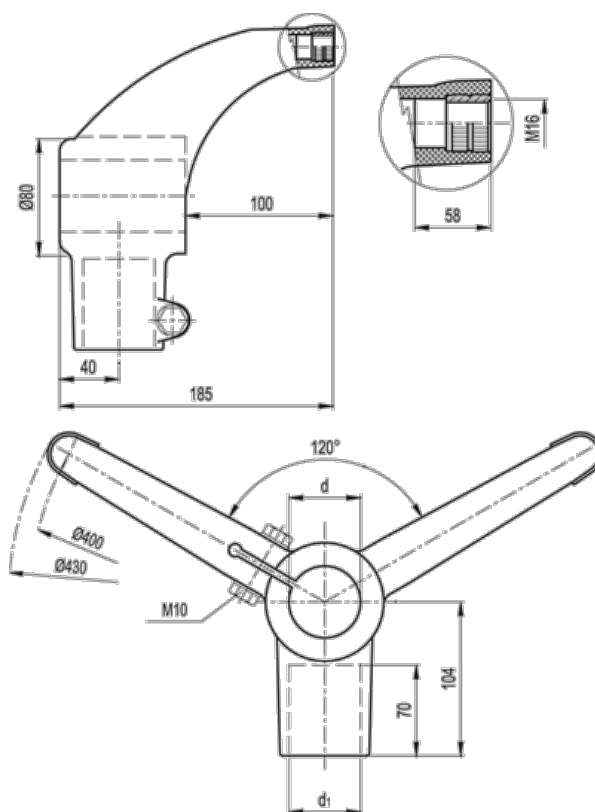

# Data Sheet

Article number: 2310419621

Description: E+G Support base with connection joint  
BAG2-120-42-42-SST

## Measures

d (inch) = 1 1/4 Gas

d1 (inch) = 1 1/4 Gas

d1 (mm) = 42.4

d mm = 42.4

Weight (g) = 740